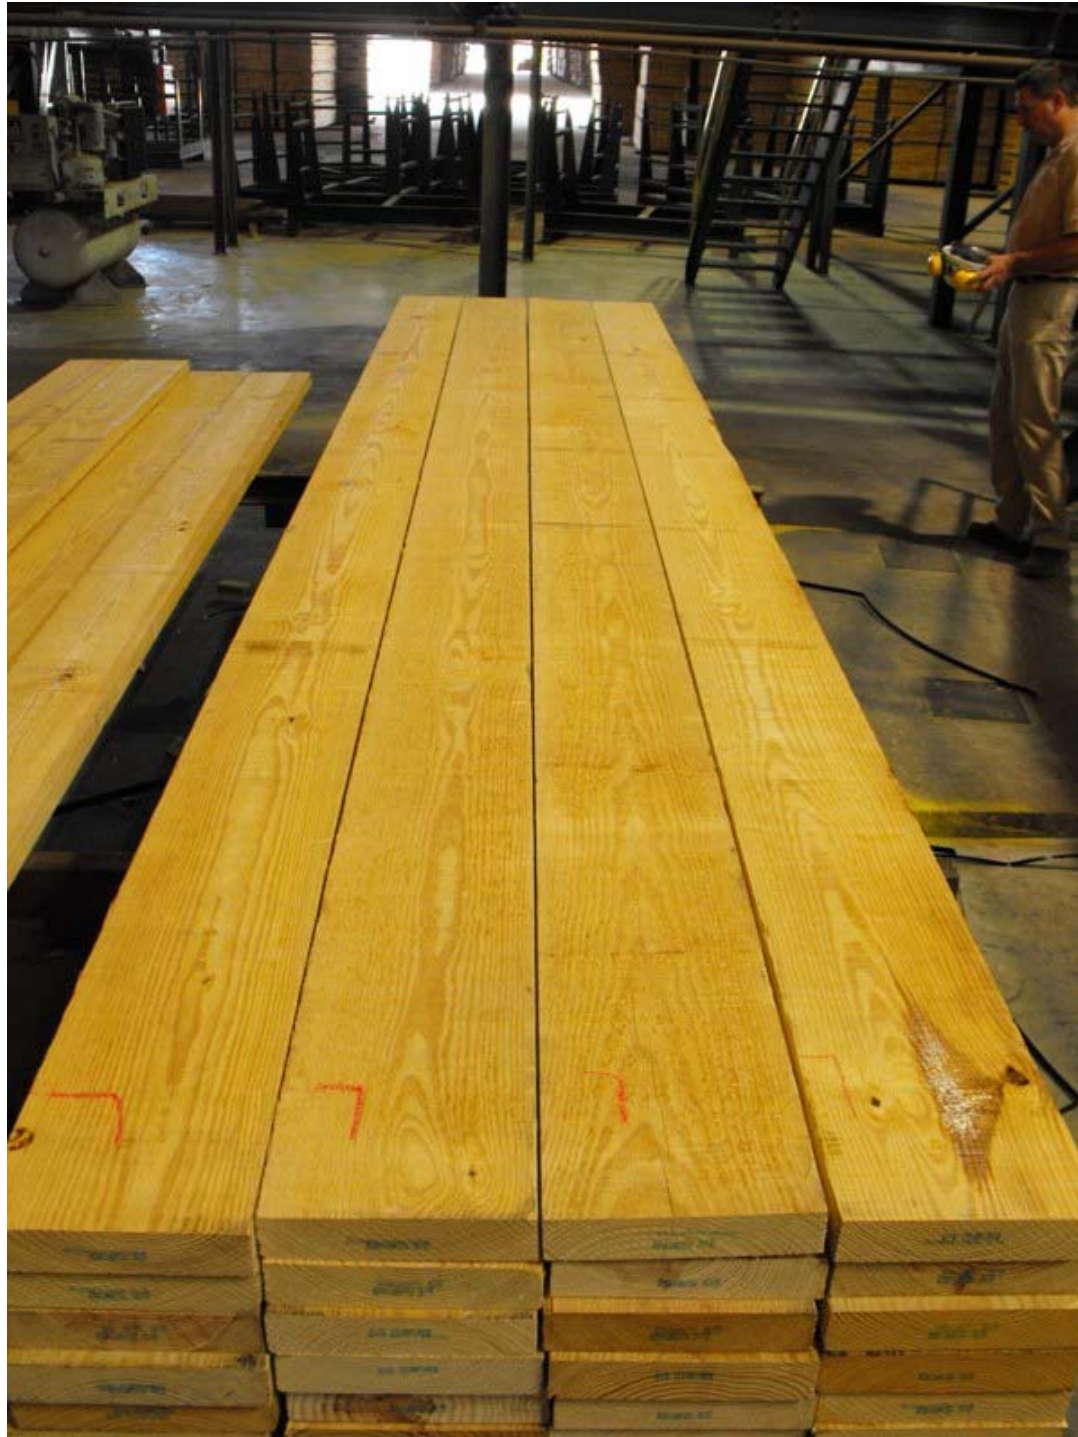

**McShan
Lumber
Company**

2x10

Merch